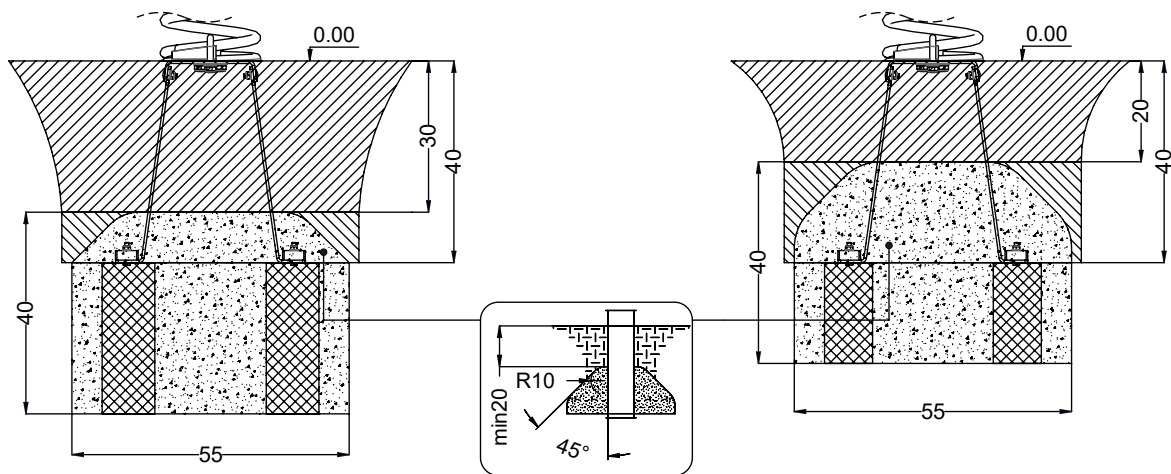

vinci
play

K17

K3

	K3
M12x120 x4	
NOT INCLUDED	

[cm]

 x2	1,5h			 K17 x1 >0,12m ²	 48h	 K3 x1 >0,09m ²
--	------	---	---	---	---	---

vinci
play

061158
x1

K17

SP1 x1

SP3 x1

K3

SP1 x1

[cm]

vinci
play

SP2 x1

Part No:
000000-
00000

000000-00000

[cm]

vinci
play