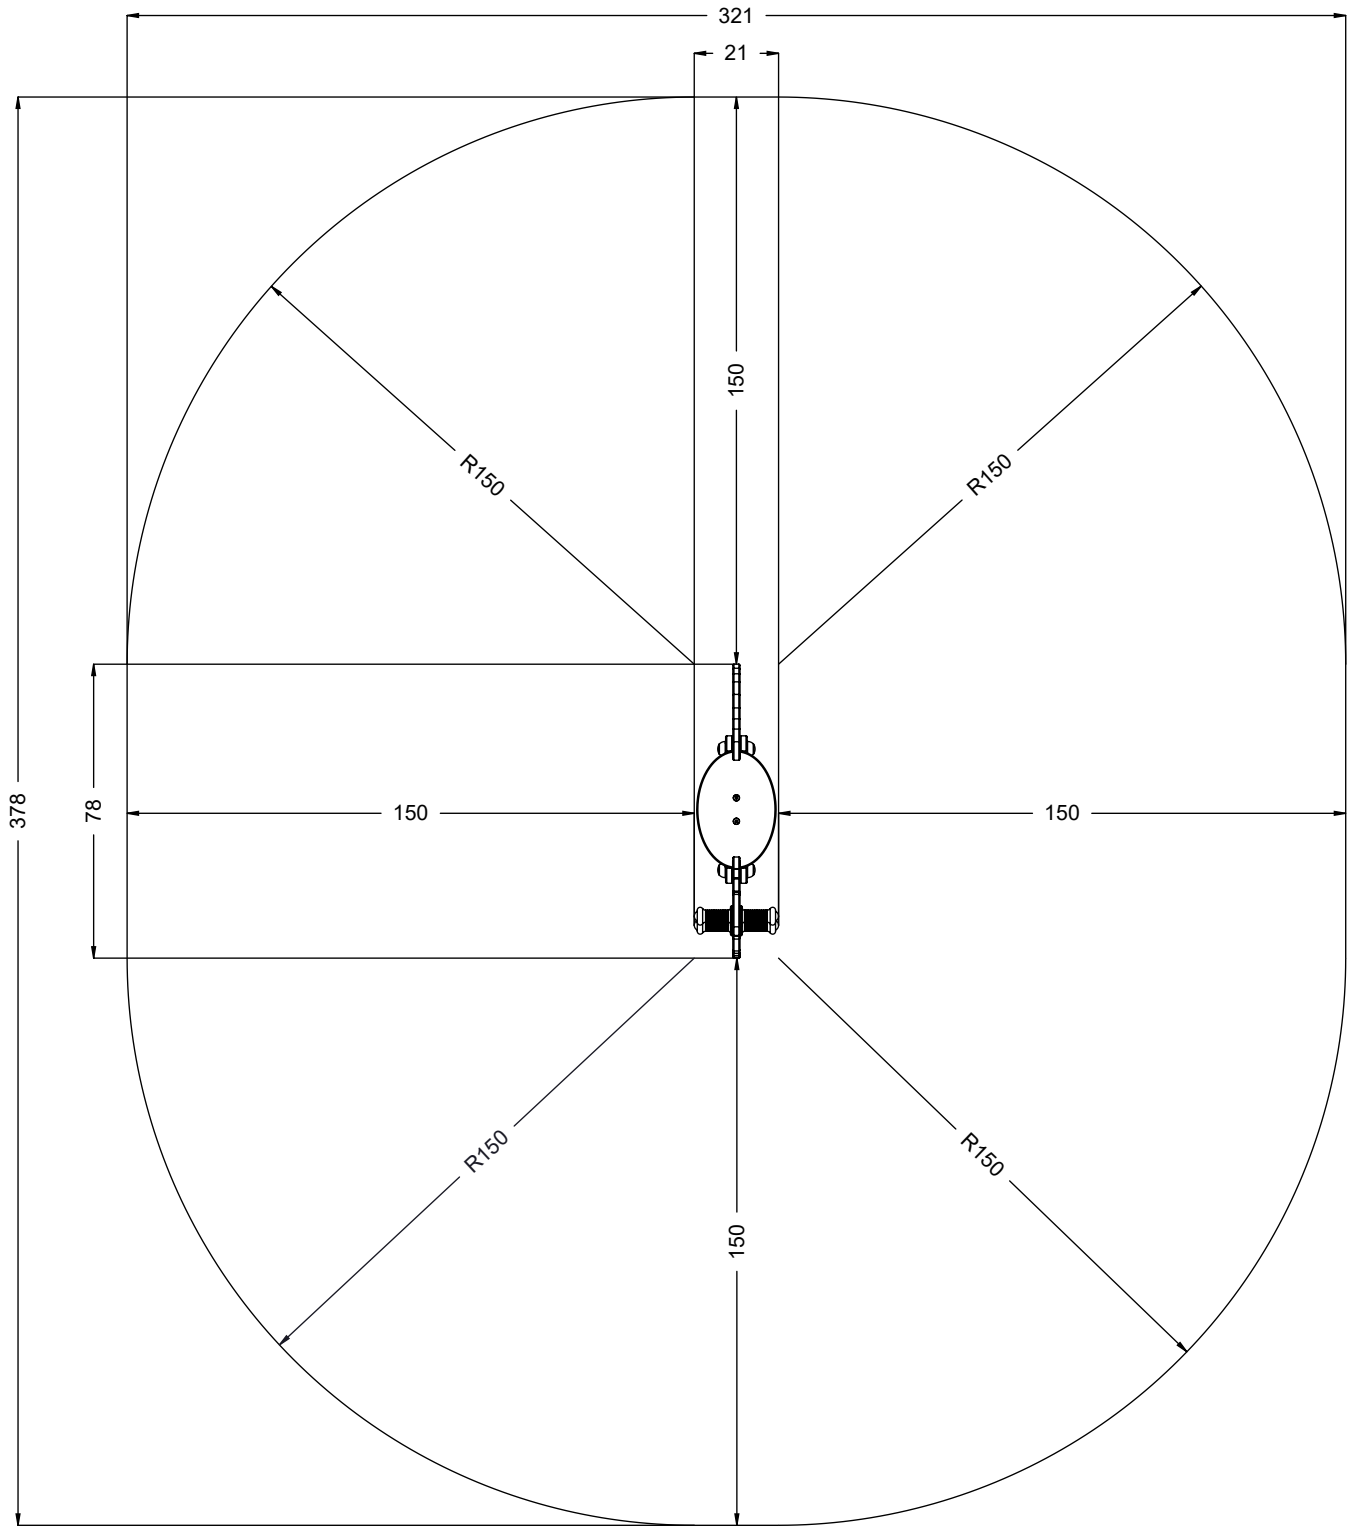

[cm]

vinci
play