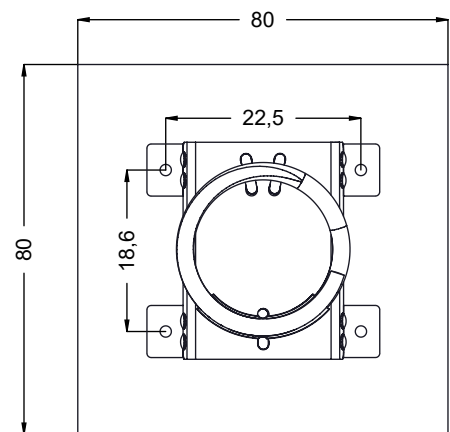

vinci
play

K17

K3

	K3
M12x120 x4	
NOT INCLUDED	

[cm]

 x2	1,5h			 K17 x1 >0,12m ²	 48h	 K3 x1 >0,09m ²
--	------	---	---	---	---	---

vinci
play

061158
x1

K17

SP1 x1

SP3 x1

K3

SP1 x1

[cm]

vinci
play

SP2 x1

Part No:
000000-
00000

000000-00000

[cm]

vinci
play