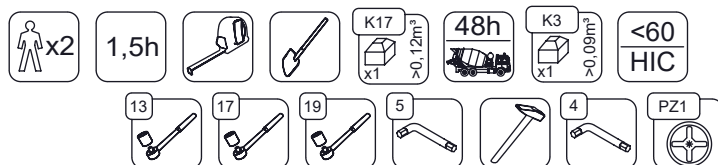

v013
01.10.2020
A. H.
[cm]