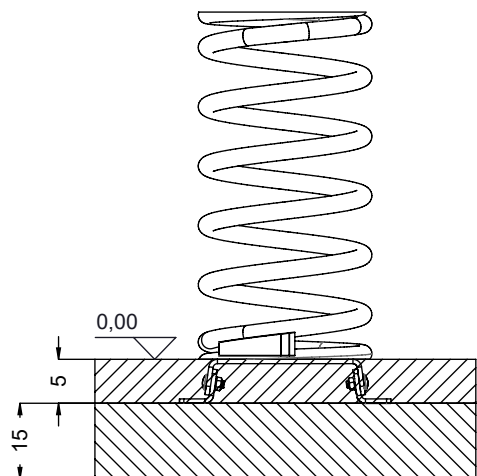

vinci
play

K17

K3

	K3
M12x120 x4	
NOT INCLUDED	

[cm]

 x2	1,5h			 K17 x1 >0,12m ²	 48h	 K3 x1 >0,09m ²
--	------	---	---	---	---	---

vinci
play

061158
x1

Part No:
000000-
00000

000000-00000

[cm]

vinci
play