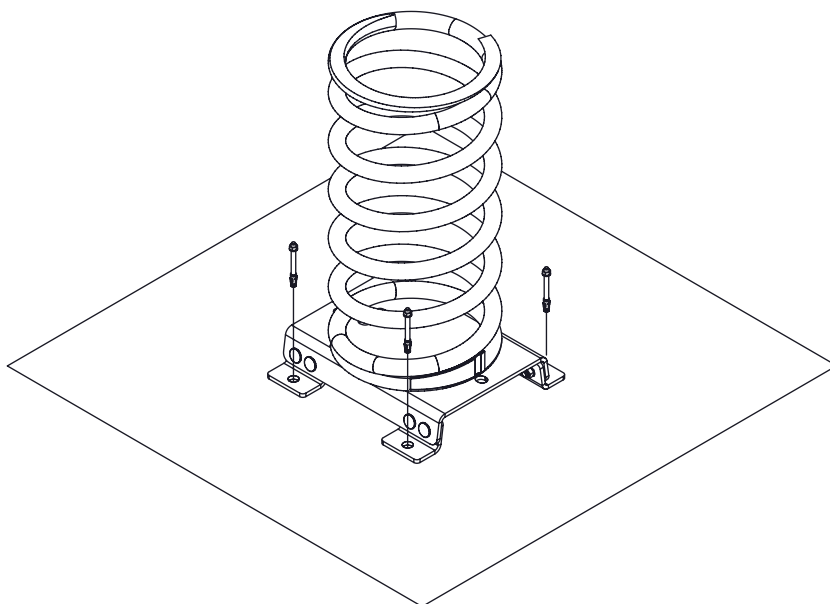

vinci
play

K17

K3

	K3
M12x120 x4	
NOT INCLUDED	

[cm]

 x2	1,5h			 K17 x1 >0,12m ²	 48h	 K3 x1 >0,09m ²
--	------	---	---	---	---	---

vinci
play

061158
x1

K17

SP1 x1

SP3 x1

K3

SP1 x1

[cm]

vinci
play

SP2 x1

Part No:
000000-
00000

000000-00000

[cm]

vinci
play