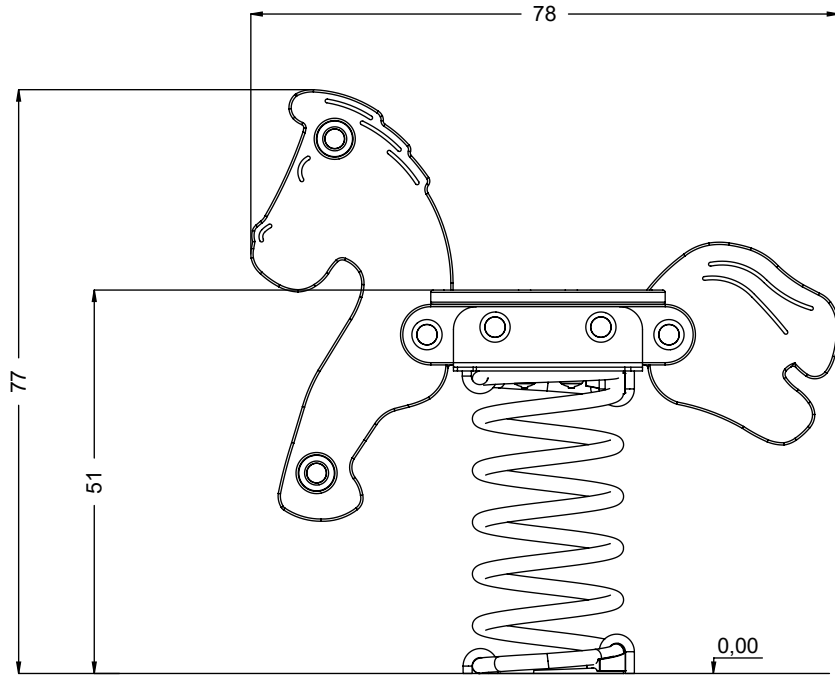

[cm]

vinci
play